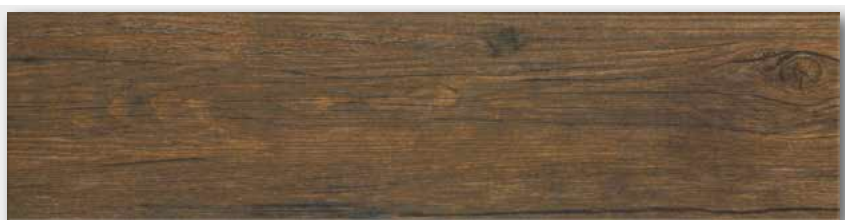

NG200Nottingham Almond / 15x61 / 6"x24"

Walnut

NG300Nottingham Walnut / 15x61 / 6"x24"

Taupe

NG400Nottingham Taupe / 15x61 / 6"x24"

Wengè

NG600Nottingham Wengè / 15x61 / 6"x24" **42 mc**

Skirting